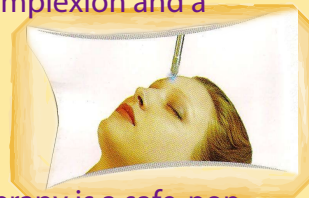

Chromalive Colour Therapy is a safe, non-invasive method of rebalancing the body's energy physically, mentally, emotionally and spiritually.

Iridology

The purpose of Iridology is to determine location, stage and cause of weakness in the body and determine the steps to overcome. There are over 90 different organs and tissues represented in the eye. Iridology does not name disease but more importantly it is a valuable tool in cause, correction and prevention in relation to illness.