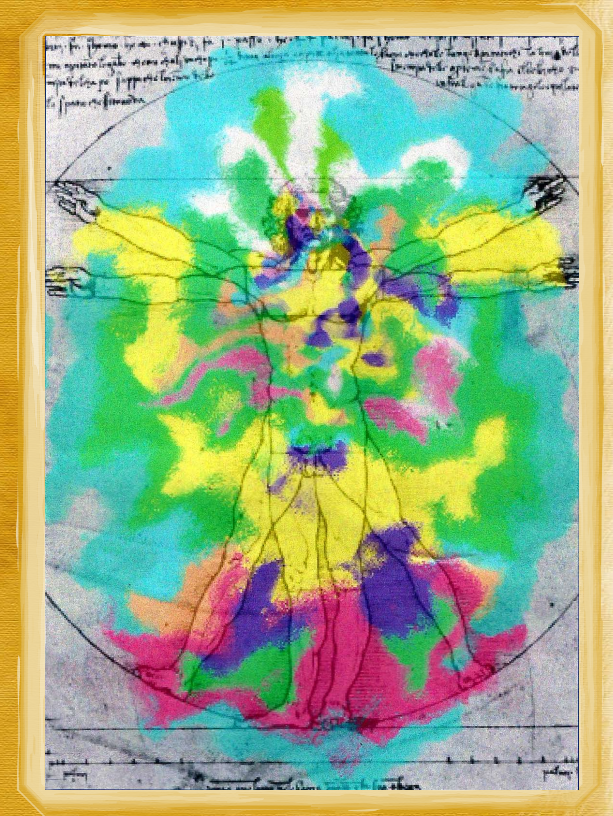

Certified Biopulsar Electro-Chiogram
Analyst & Reiki Master

Author of
**"Knowledge of Oneness"
Letters of Enlightenment
from Beyond the Veil**

Bruce Fogel

Certified Biopulsar Electro-Chiogram
Analyst & Reiki Master

Co-Author of
"Knowledge of Oneness"

www.knowledgeofoneness.com
info@knowledgeofoneness.com

Biopulsar®
Reflexograph

**The Most Advanced
Biofeedback Imaging System**

**Chromalive Crystal
Light Therapy
Reiki
Iridology
Infrared Sauna**

Biopulsar-Reflexograph

THE BIOPULSAR-REFLEXOGRAPH IS
THE MOST ADVANCED AURA
DIAGNOSTIC TOOL IN THE WORLD

Through its advanced software program, the Biopulsar translates the energy read from each reflex zone into the colour language allowing us to see our full body aura.

*The Aura is part of your personality and energy field. It displays thoughts and emotions on a conscious level. This system will also allow us to see the energy of the:

Chakra System & the vitality of 47 different organs and glands including 8 brain parts